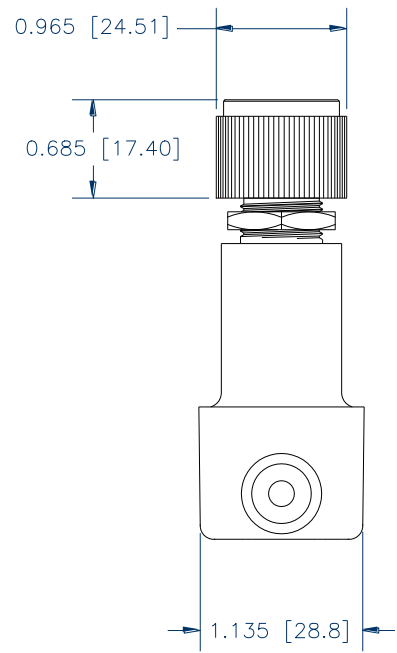

W/KNOB

W/SHAFT

W/O SHAFT

801 SERIES (PRESET)