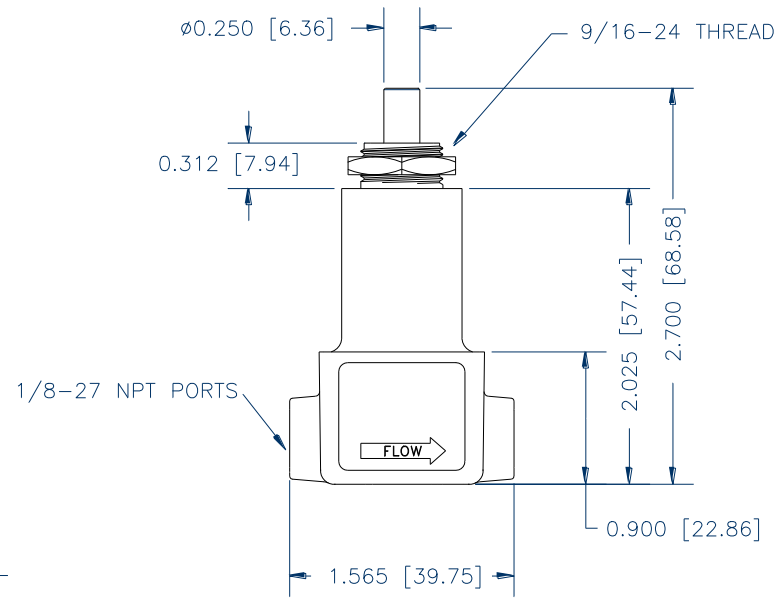

W/KNOB

W/SHAFT

W/O SHAFT

801 SERIES (PRESET)